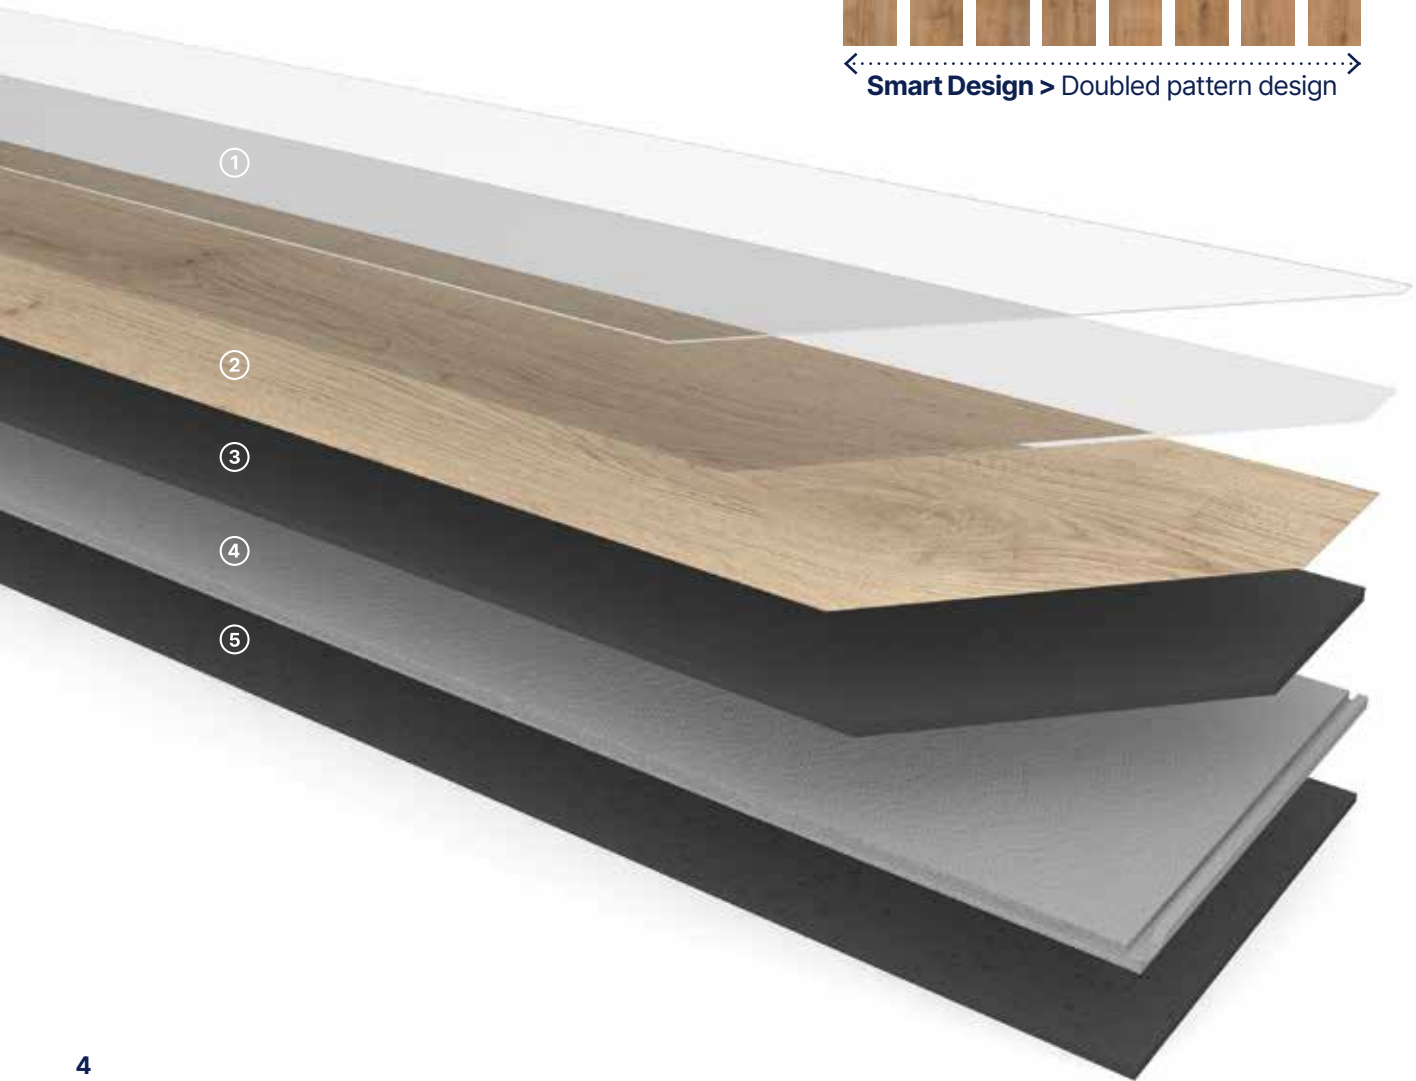

Smart Design & Comfort by Creation

① **Exclusive ProtecShield™ surface treatment**

- Long-lasting Protection
  Micro scratch resistance
- Ease of maintenance
  Reduced water & detergent consumption
- Durable Matte finish

② **Smart design**

Expanded design variation for minimized repetition