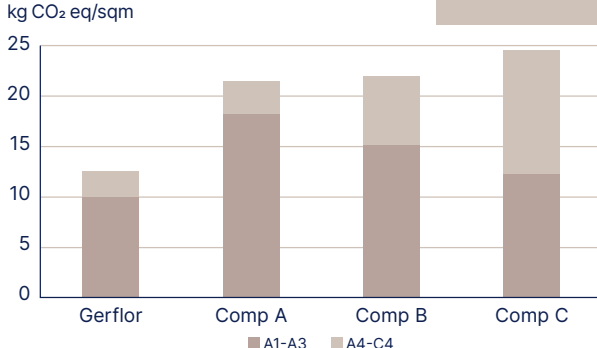

55 Dry Back*
2nd smallest LCA (Life Cycle Assessment)

55 Clic Acoustic*
smallest LCA (Life Cycle Assessment)

10 *Comparison based on EPD on 25 years 100% landfill end of life

Sustainable cleaning protocol with ProtecShield™