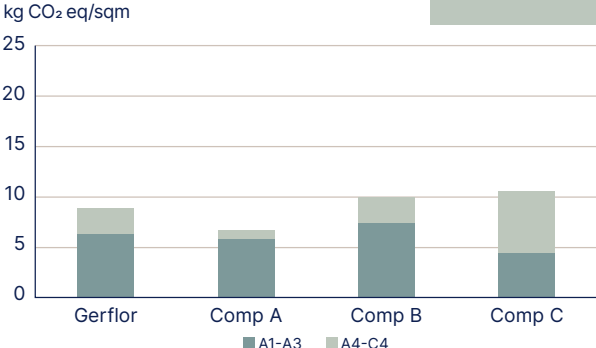

55 Dry Back*
2nd smallest LCA (Life Cycle Assessment)

55 Clic Acoustic*
smallest LCA (Life Cycle Assessment)

10 *Comparison based on EPD on 25 years 100% landfill end of life

Sustainable cleaning protocol with ProtecShield™