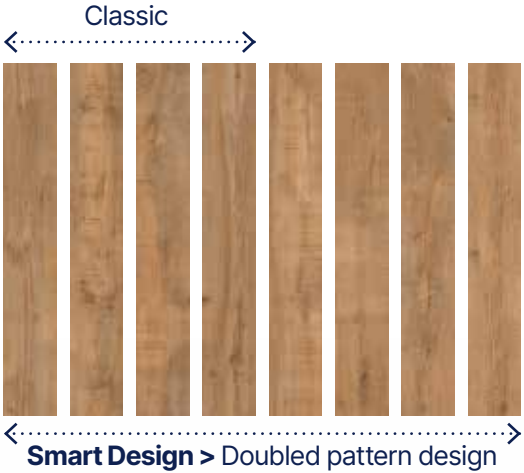

Smart Design & Comfort by Creation

① **Exclusive ProtecShield™ surface treatment**

- Long-lasting Protection
  Micro scratch resistance
- Ease of maintenance
  Reduced water & detergent consumption
- Durable Matte finish

② **Smart design**

Expanded design variation for minimized repetition